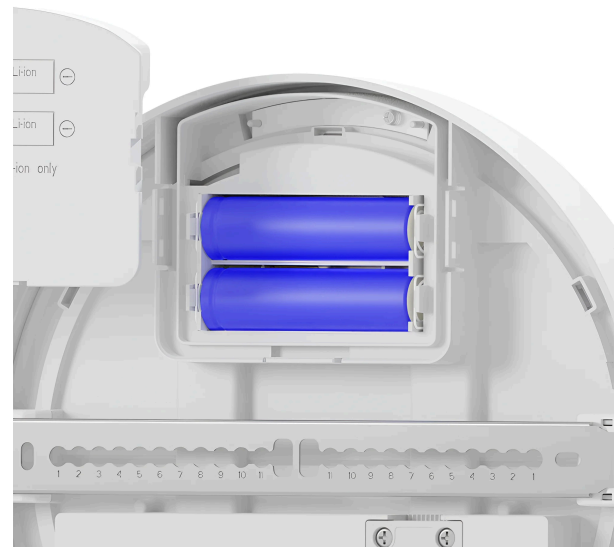

BRAYTRON SRL

MUNICIPIUL BUCUREȘTI, SECTOR 6, BLD. IULIU MANIU, NR.616, CORP B, ET.1,BUCUREȘTI, Sector 6(RO)
info@braytron.com
www.braytron.com